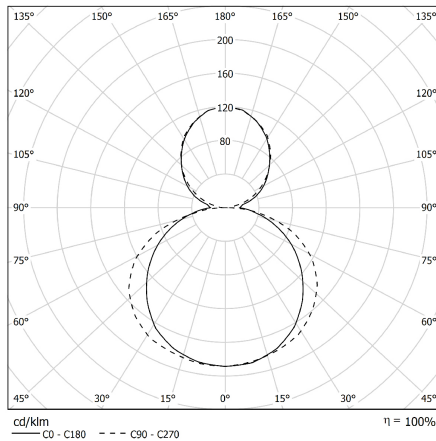

BEN MAXI IP40 PG Double Emission

Frosted Acryl-Satiné impact resistant.

CODE		FLUX	SIZE	CERTIFICATIONS
10DI221PGK3EM	221W: 185W+36W 3000K	27255lm	Ø 1080mm	   

Optics

PG diffuser with frosted Acryl-Satiné and impact resistant diffuser UGR<22. Direct/indirect emission.