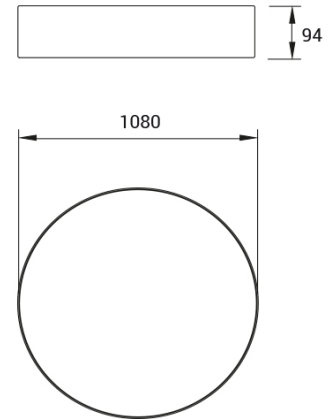

BEN MAXI IP40 PG Double Emission

Frosted Acryl-Satiné impact resistant.

CODE		FLUX	SIZE	CERTIFICATIONS
10DI221PGK3EM	221W: 185W+36W 3000K	27255lm	Ø 1080mm	   

Optics

PG diffuser with frosted Acryl-Satiné and impact resistant diffuser UGR<22. Direct/indirect emission.