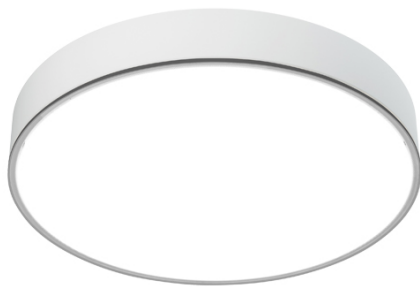

BEN MAXI IP40 PG Double Emission

Frosted Acryl-Satiné impact resistant.

CODE		FLUX	SIZE	CERTIFICATIONS
10DI221PGK3EM	221W: 185W+36W 3000K	27255lm	Ø 1080mm	   

Optics

PG diffuser with frosted Acryl-Satiné and impact resistant diffuser UGR<22. Direct/indirect emission.

Technical features

- Built-in driver
- >125 lm/W
- CRI >125
- Eye safety: RG0/RG1
- Mac Adams 3
- L80/B20 >80.000h
- 5 years warranty

Body

Aluminum with epoxy powder coating.

Legal references

In compliance with the safety standards EN 60 598-1 and UNI EN 12464-1 (lighting for working places).